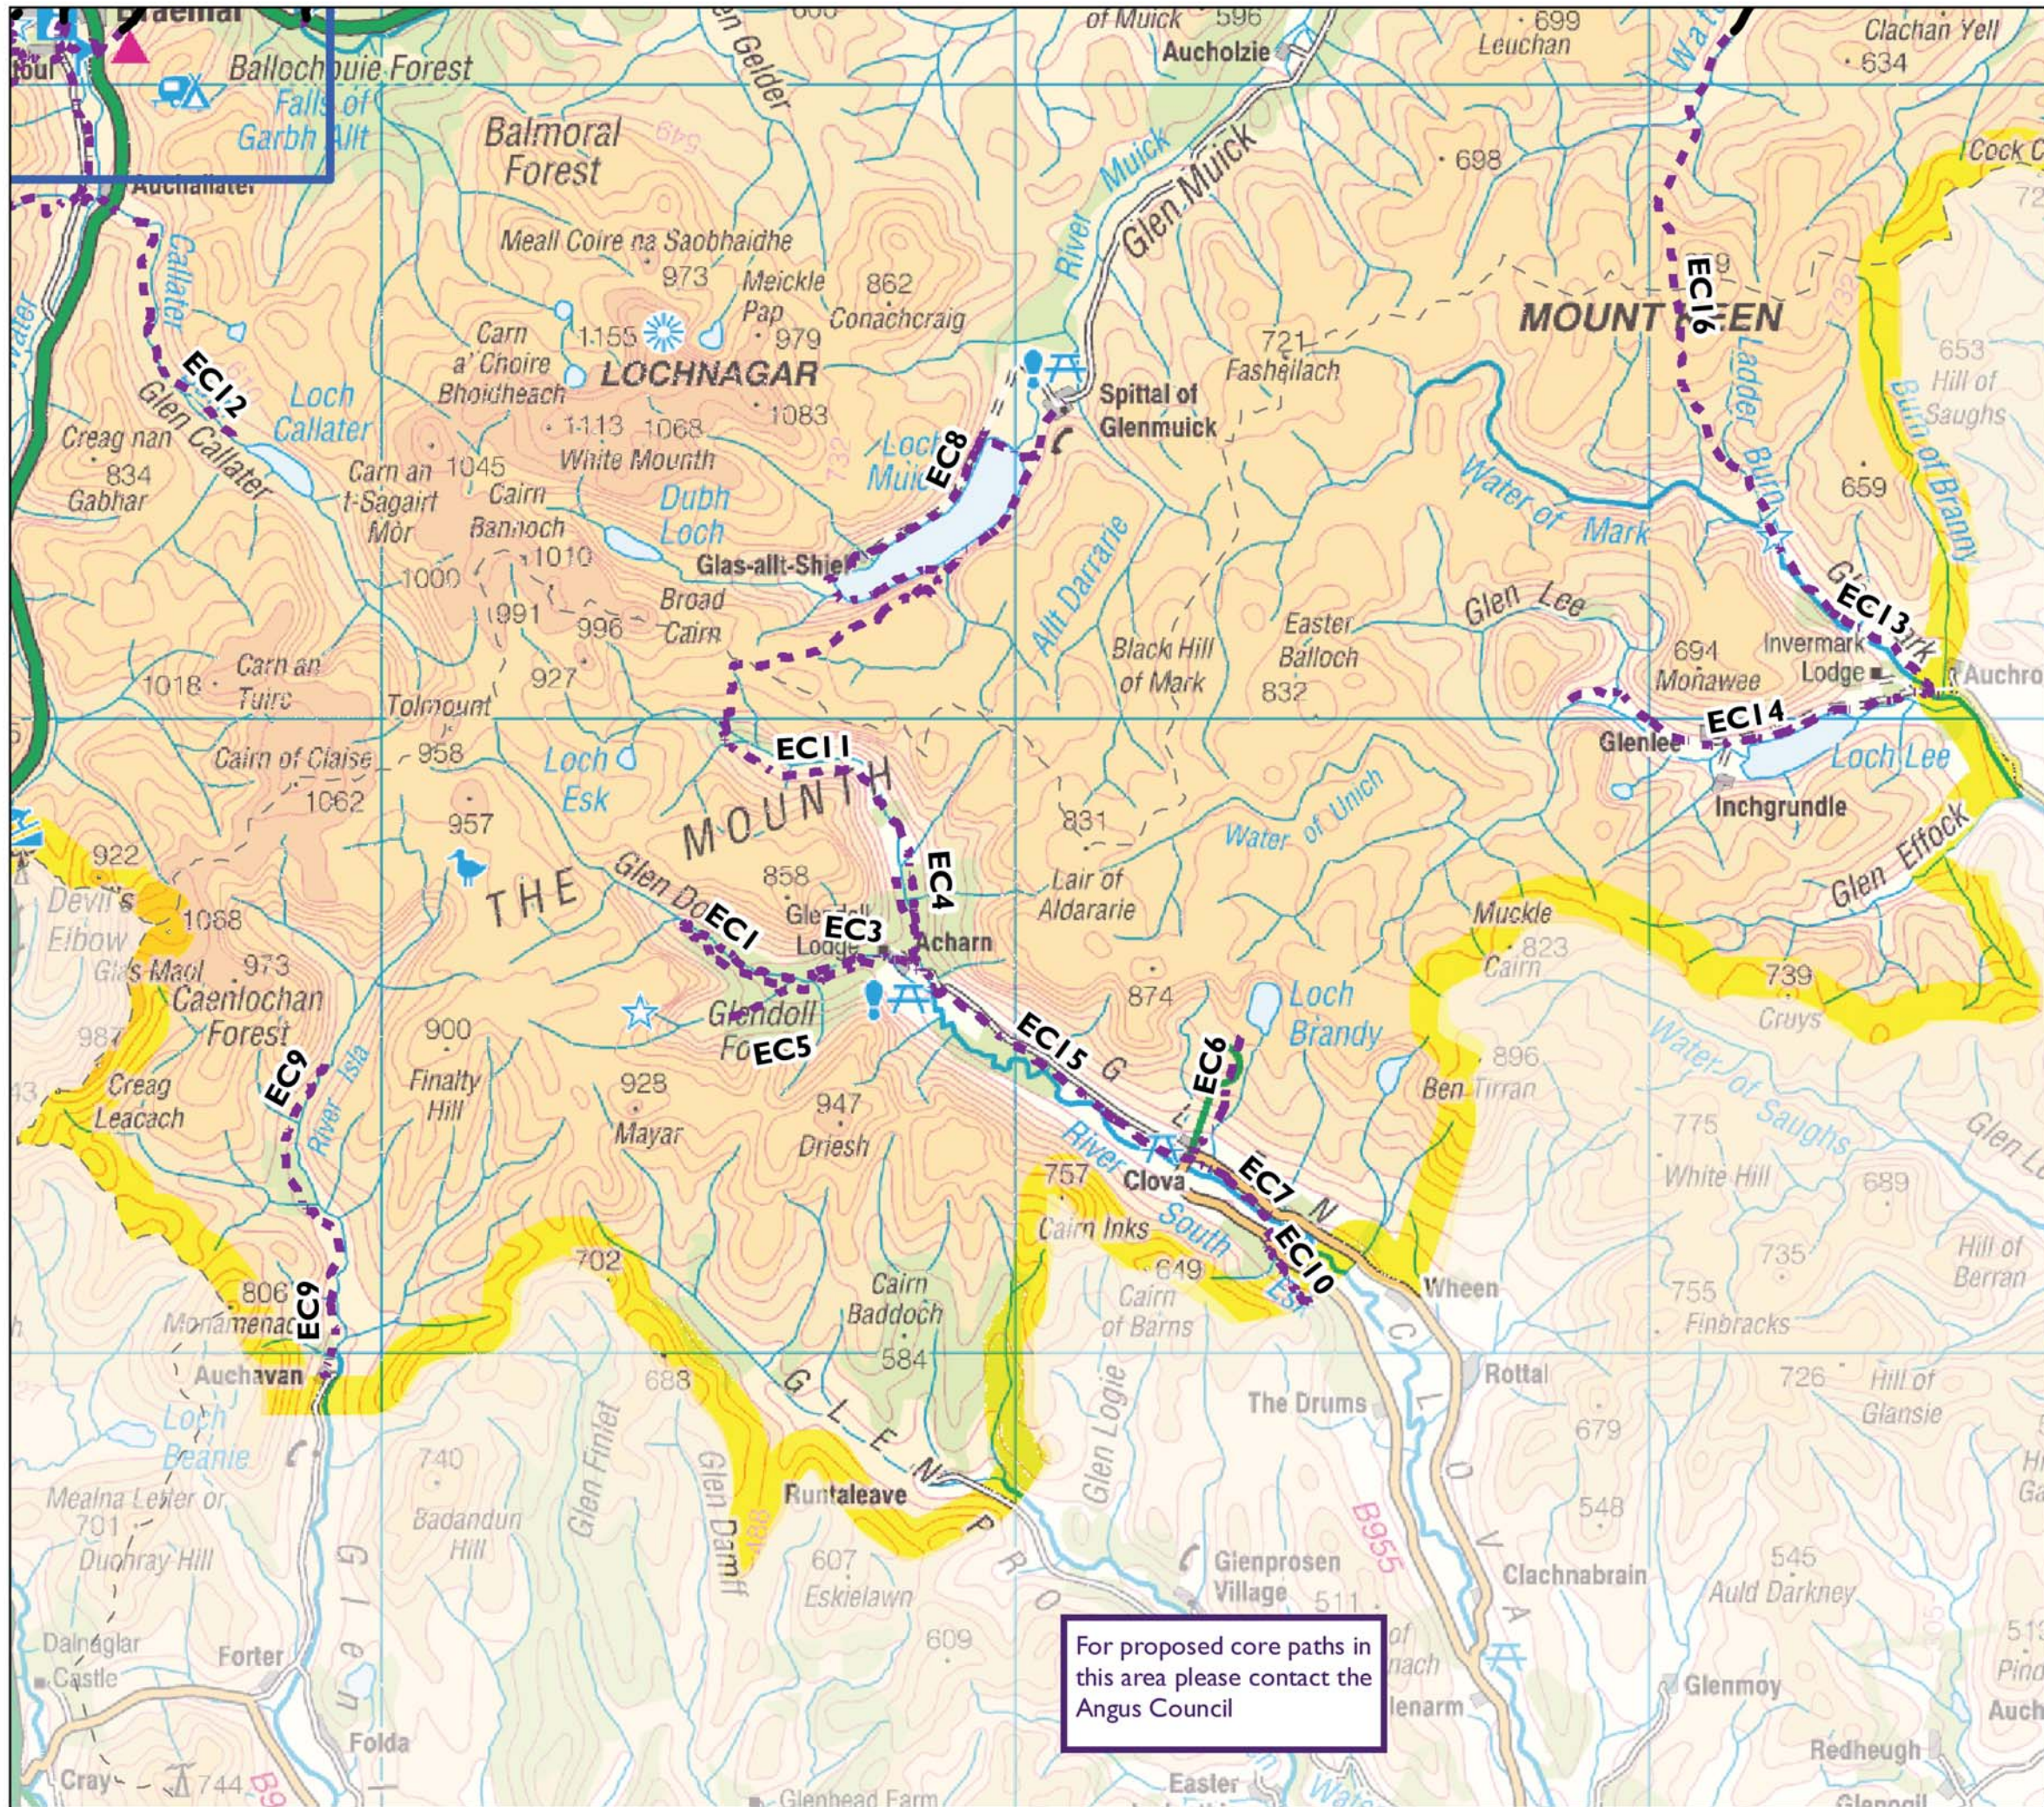

Map 3

Eastern Cairngorms

Eastern Cairngorms Core Paths	
Path Ref No	Path Name/Description
EC1	Dounalt Walk
EC3	Forest Walk up White Water
EC4	South Esk Walk
EC5	Corrie Walk
EC6	Loch Brandy
EC7	Trout Loch Walk
EC8	Loch Muick
EC9	Glen Isla
EC10	Minister's Path
EC11	Bachnagairn
EC12	Glen Callater
EC13	Glen Mark
EC14	Glen Lee
EC15	Clova to Glen Doll
EC16	Mounth Road

Map 3 EASTERN CAIRNGORMS

Map Legend

-  Core Paths
-  Local Authority Areas
-  Cairngorms National Park
- ECI** Path Reference Number
-  Inset map

For proposed core paths in this area please contact the Angus Council

This map must not be used for navigational purposes.